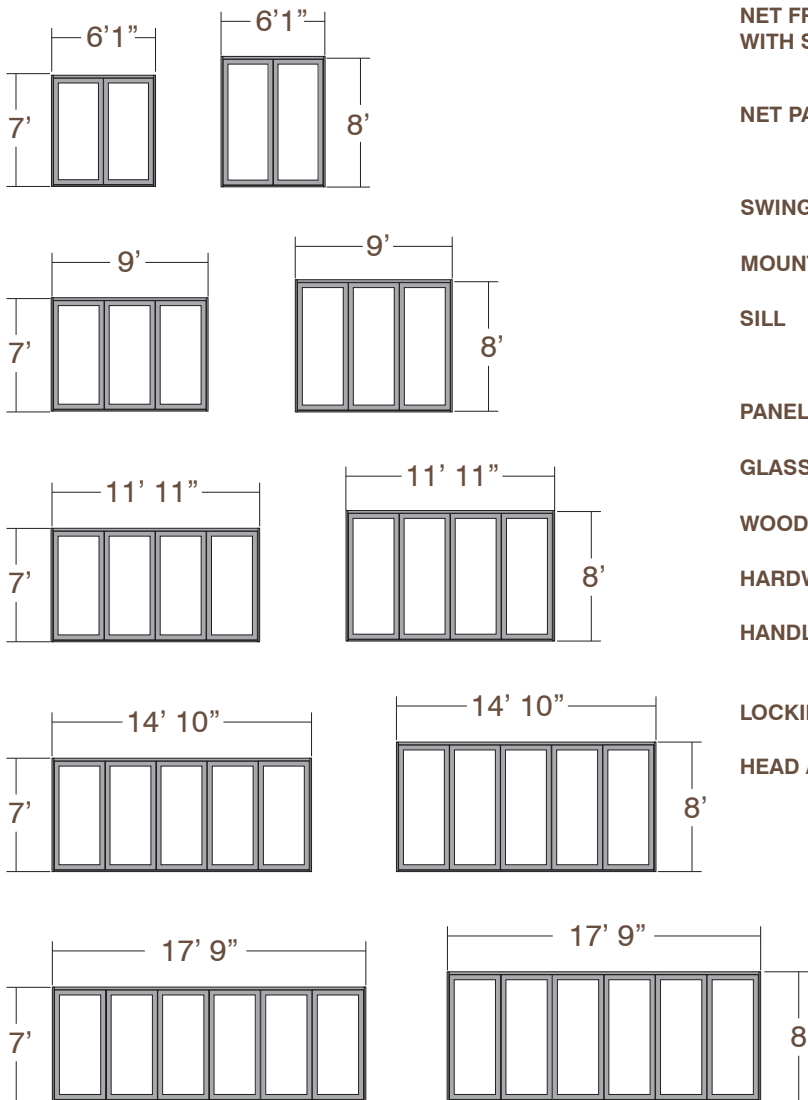

Aluminum Wood "Standard Sizes" Chart

The LaCantina Doors Aluminum Wood system is available in Standard Sizes for the most popular opening sizes and features. Select any folding configuration from 2 to 6 panels.

STANDARD NET FRAME SIZES

STANDARD FEATURES

NET FRAME HEIGHT WITH STANDARD SILL	7' = 83 3/4" 8' = 95 3/4"
NET PANEL SIZES	7' = 79 15/16" 8' = 91 15/16"
SWING	Outswing or inswing
MOUNTING	Top hung
SILL	Standard engineered sill Zero step, flush guide, or ADA sill
PANEL PROFILE	3 5/8" [92 mm] stiles and rails, single lite only
GLASS	Low-E 272 (argon filled)
WOOD SPECIES	Vertical grain Douglas fir or mahogany
HARDWARE FINISH	Stainless steel or bronze
HANDLE	Interlock Summit included with daily passage doors
LOCKING SYSTEM	Concealed multi-point lock
HEAD AND SILL FINISH	Bronze or clear anodized

System widths can vary up to 1/4" depending on configuration